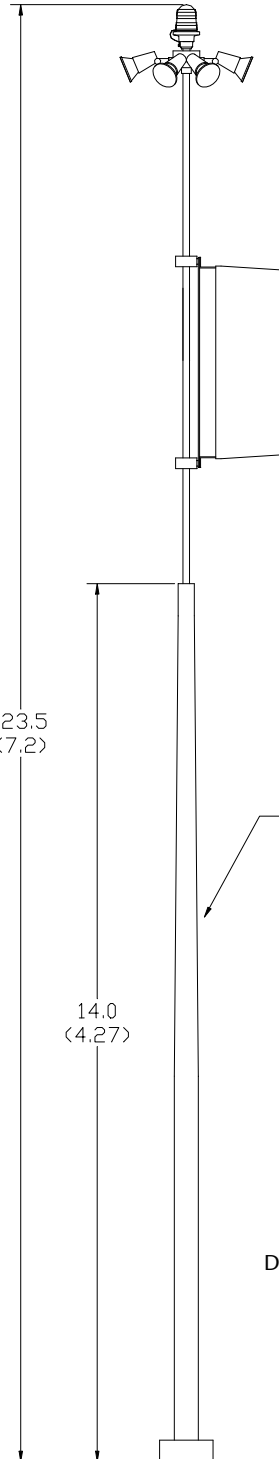

PWC-8072L

LIGHTING ASSEMBLY
6 FLOODLIGHTS
AIMING ANGLE IS FACTORY PRESET

PL10064-CH
FAA Size 2 Windsock
36-inch dia tapered
Length: 12
(3.6)

TYPE "HBA" POLE

12.75-inch O.D.

Dimensions: feet
(meters)

PL10312-14 Hinged Base Aluminum Pole
10-inch dia Maximum Bolt Circle

8.5-inch dia Minimum Bolt Circle